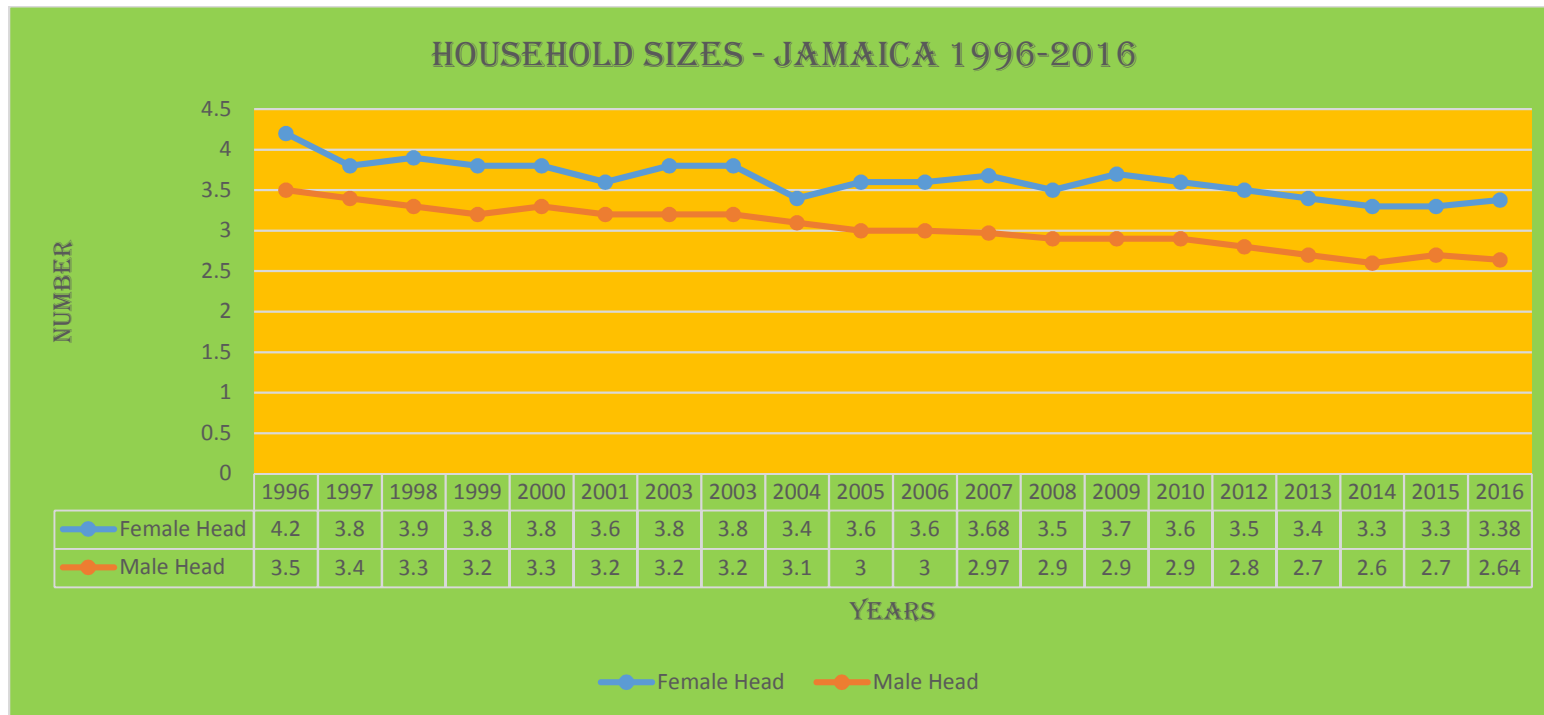

JAMAICA HOUSEHOLD SIZE 1996-2016

For the period stated above, the average size of female headed household is 3.63 persons compared with 3.03 persons for the male headed household. Although both households experienced steady decline in mean number of persons, female headed household continue to have higher values compared with the male headed household even in the years 2013 and 2014 when it reported its lowest value i.e. 3.3.